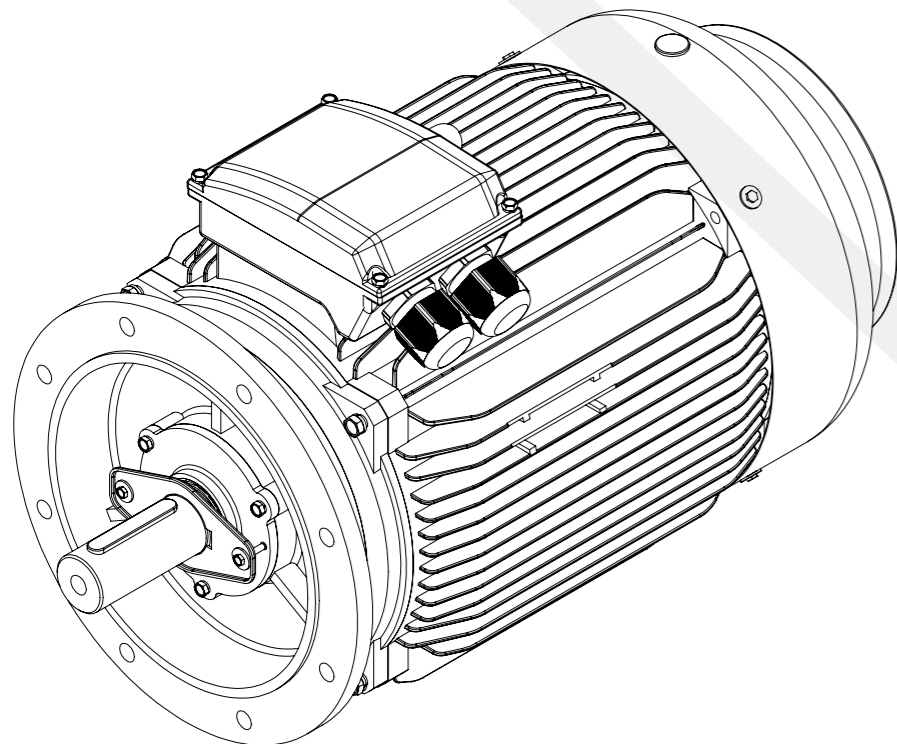

Electric  s.r.o.

4LC-225M-B5-4
Mounting diagram